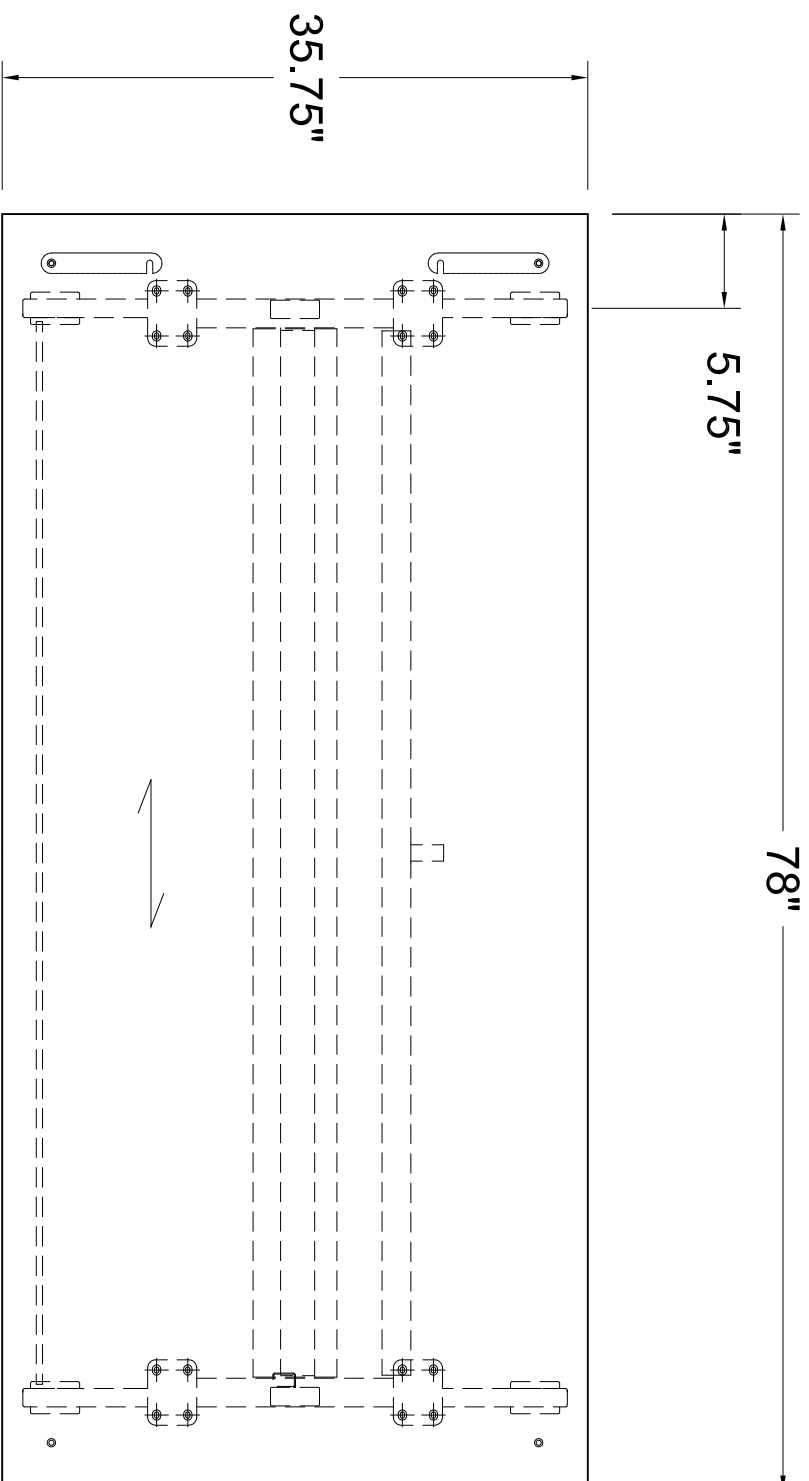

**PLAN VIEW**

78" x \*36" METRONOME FLIP TOP TABLE

THIS DRAWING IS CONFIDENTIAL AND PROPRIETARY. NO PART OF THIS DRAWING MAY BE COPIED, DISCLOSED TO ANY THIRD PARTY OR USED FOR ANY PURPOSE WITHOUT THE EXPRESS WRITTEN AUTHORIZATION OF NIENKAMPER FURNITURE & ACCESSORIES

\* DENOTES NOMINAL TABLE DEPTH